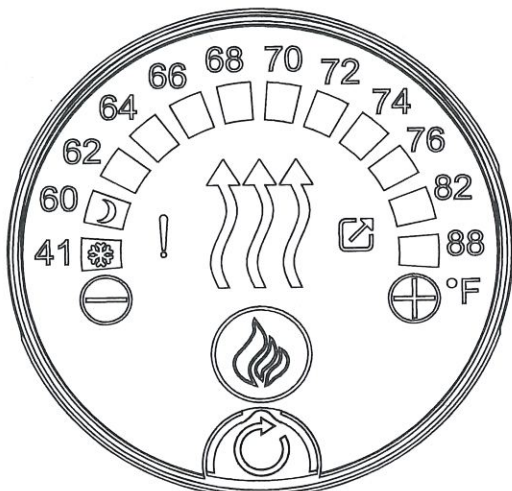

Control Panel Kits

AK1976C - LIN Control Panel

AK1977C - LIN Intergrated Control Panel

AK1978C - CAN Intergrated Control Panel